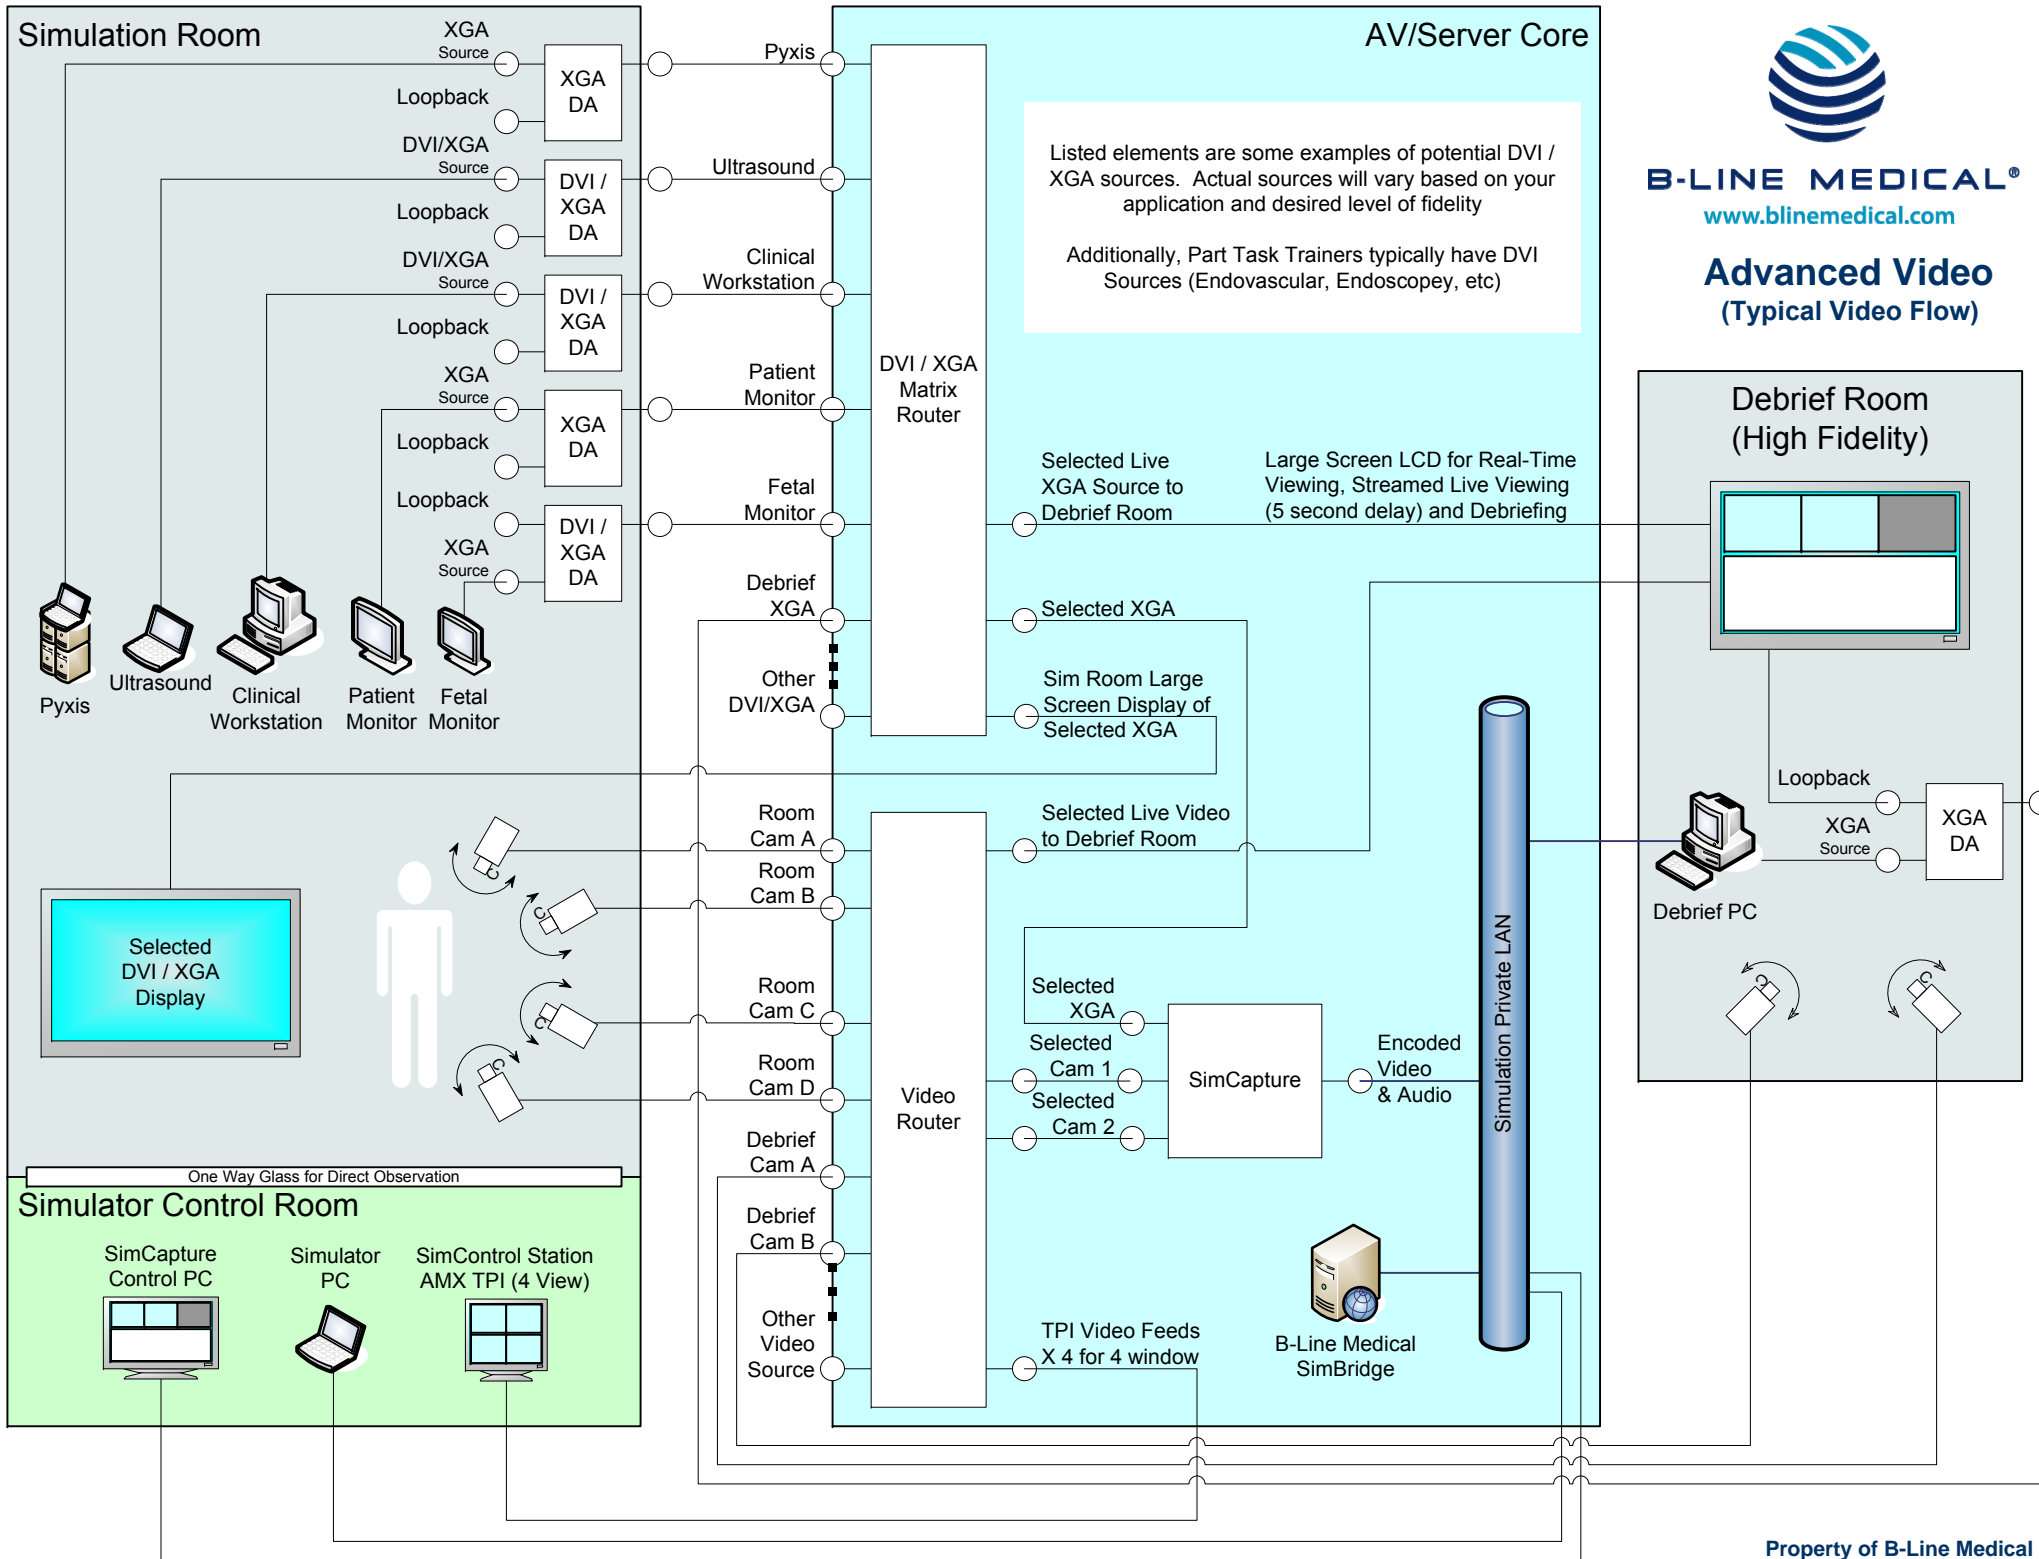

B-LINE MEDICAL®
www.blinemedical.com

Basic AV Design (Typical Video, Audio, Control, and Network Flow)

Debrief Room

Large Screen LCD connected to Debriefing PC for Streamed Live Viewing (5 second delay) and Debriefing of completed sessions

Debrief PC

B-Line Medical SimBridge

- Audio
- Control
- Video
- Network

B-LINE MEDICAL®
www.blinemedical.com

Advanced Video (Typical Video Flow)

B-LINE MEDICAL®
www.blinemedical.com

Advanced Audio (Typical Audio Flow)