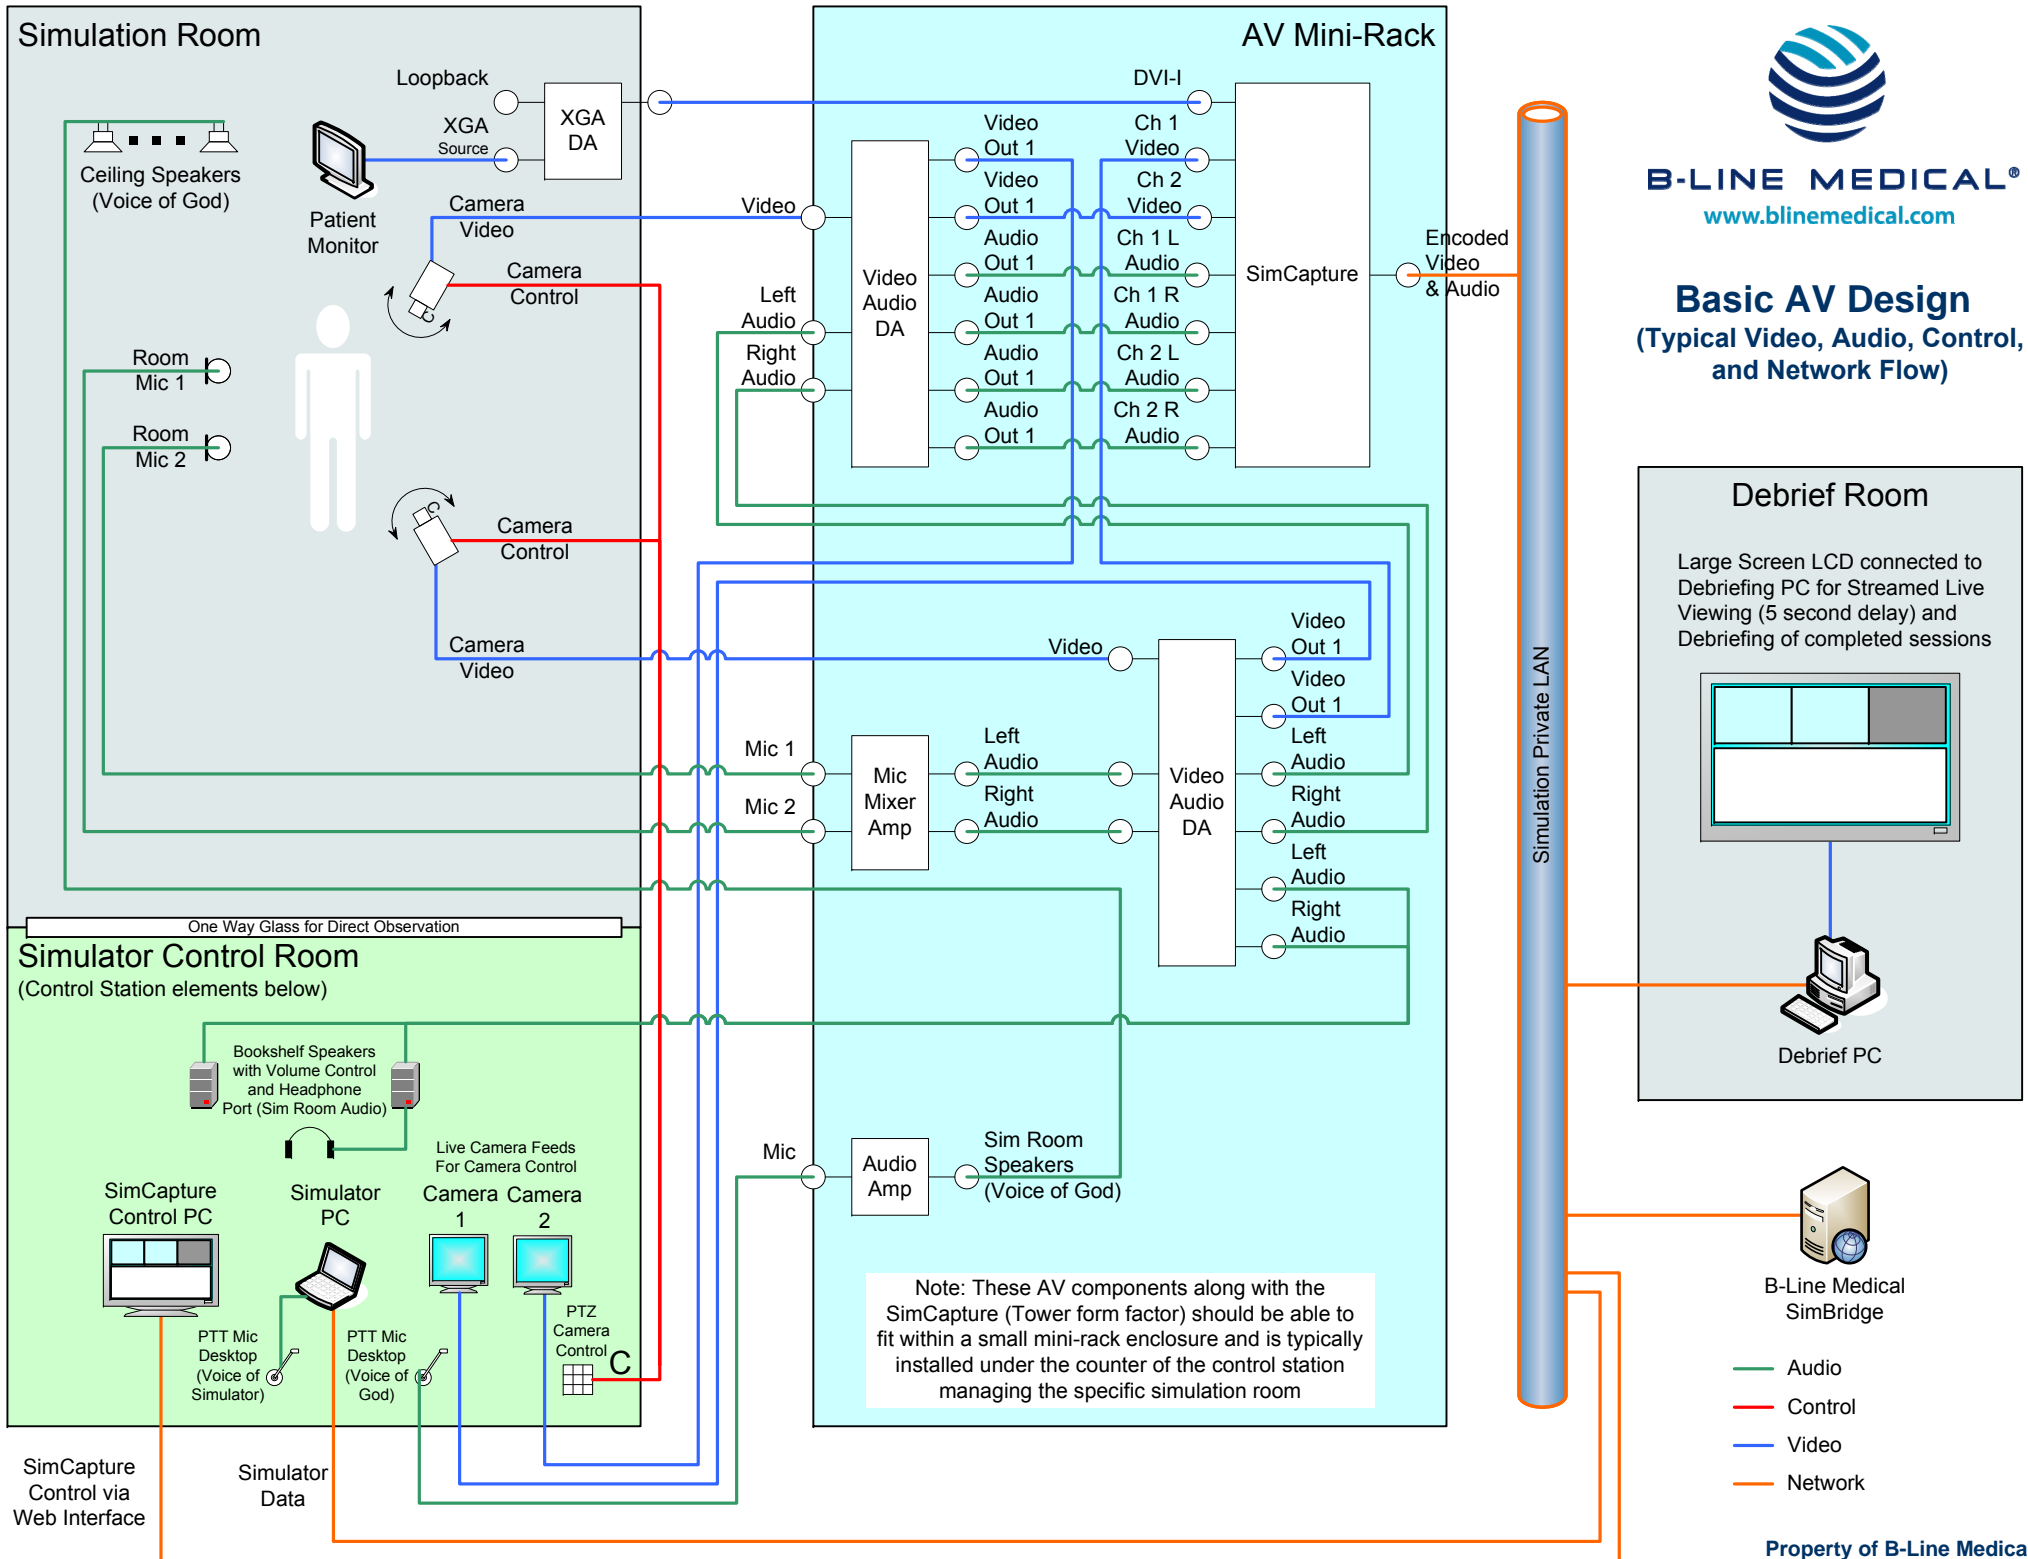

B-LINE MEDICAL®
www.blinemedical.com

Basic AV Design (Typical Video, Audio, Control, and Network Flow)

Debrief Room

Large Screen LCD connected to Debriefing PC for Streamed Live Viewing (5 second delay) and Debriefing of completed sessions

Debrief PC

B-Line Medical SimBridge

- Audio
- Control
- Video
- Network

B-LINE MEDICAL®
www.blinemedical.com

Advanced Video (Typical Video Flow)

B-LINE MEDICAL®
www.blinemedical.com

Advanced Audio (Typical Audio Flow)